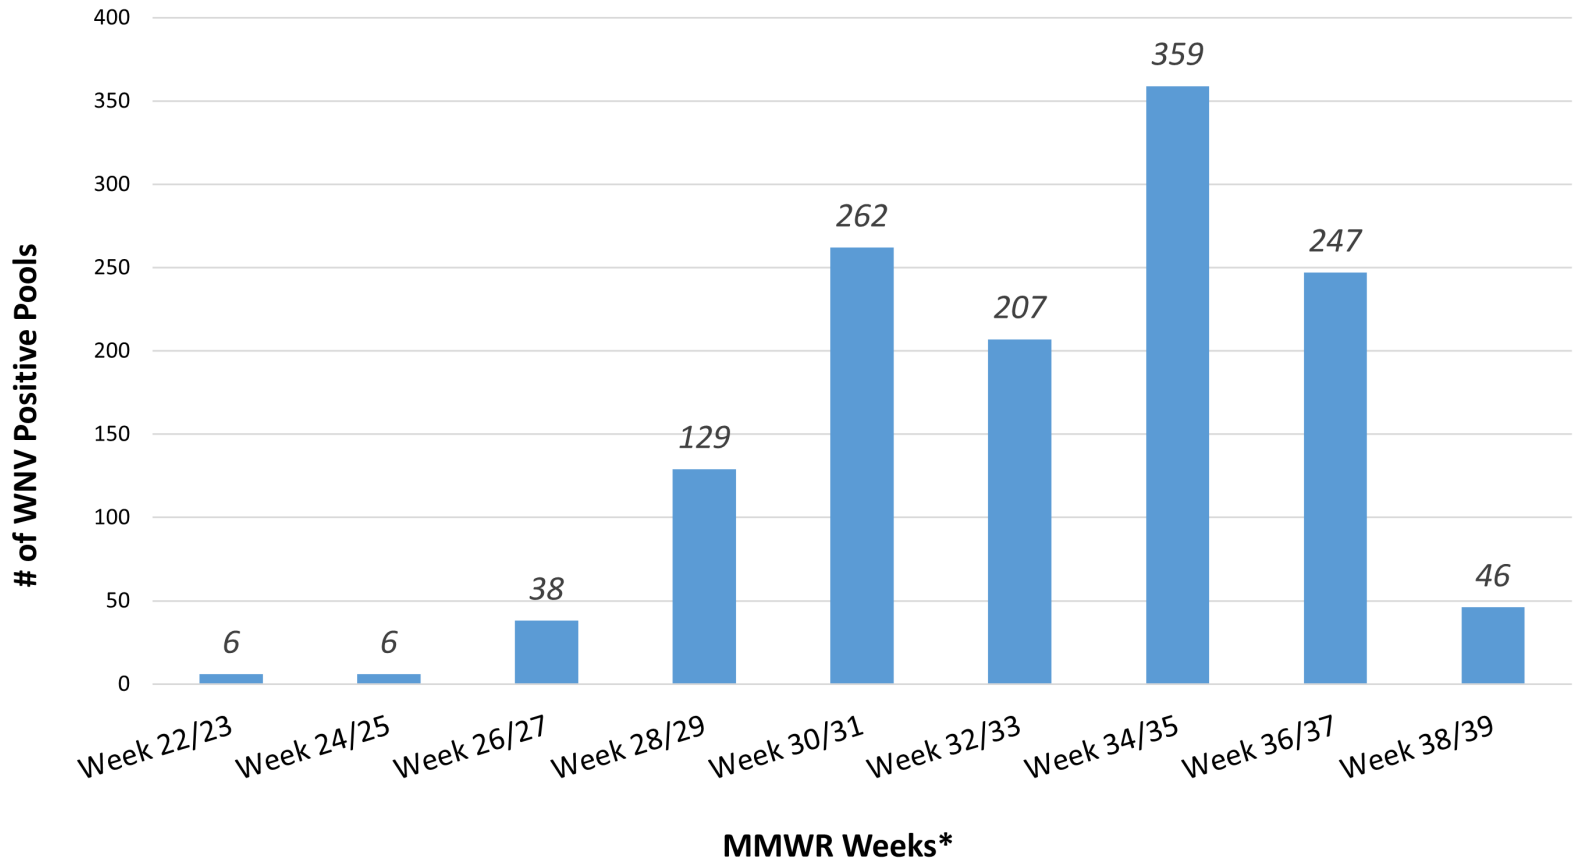

Cumulative Biweekly WNV Positive Mosquito Pools 2012-2022, Nebraska

*Roughly June = Weeks 22-26, July = Weeks 27-30, August = Weeks 31-35, September = Weeks 36-39